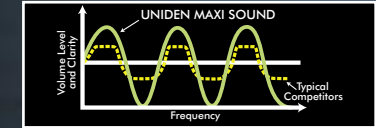

Crystal Clear Maxi Sound