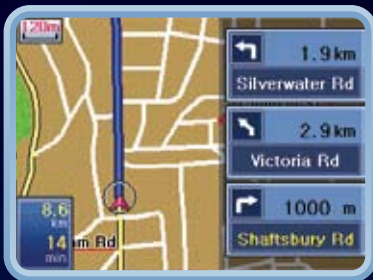

With superior Mapping Data it provides nationwide coverage using Sensus Whereis Map Data. When it comes to portable GPS Car Navigation Systems the Uniden GNS 8600 is in a class of its own. It makes your trips safer and faster while giving you peace of mind that you will reach your destination on time, every time.

**Easy to Navigate Maps with Dynamic Voice and Visual Guidance, Auto Route Recalculation and Turn by Turn Instructions** (Text View Shown)

**Half a Million Points of Interest including Restaurants, Shopping Centres, Banks, Post Office, Buildings and Monuments and Much More!**

# Road Mapping Data

Australia or New Zealand Country Coverage

Navigate from one City to the Next with the quickest, shortest, or avoiding toll charge routes.

Country of purchase Mapping Data only. For example if the product is purchased in Australia it will only contain Australian Mapping Data.